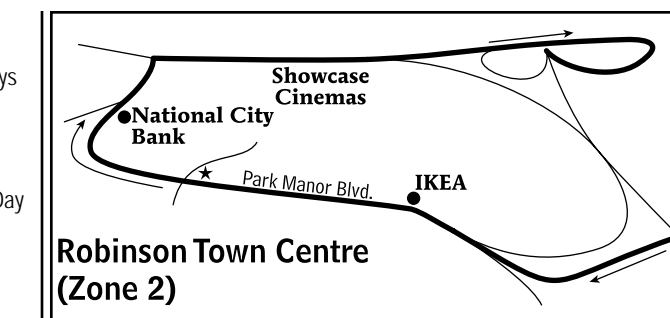

Robinson Town Centre (Zone 2)

28X Connections with 25A and 25D Air-Cor Service can be conveniently made at Robinson Town Centre. Transfer at the stops near IKEA between 28X and 25A or 25D.

For a list of 25A and 25D stops, see the lower right corner.