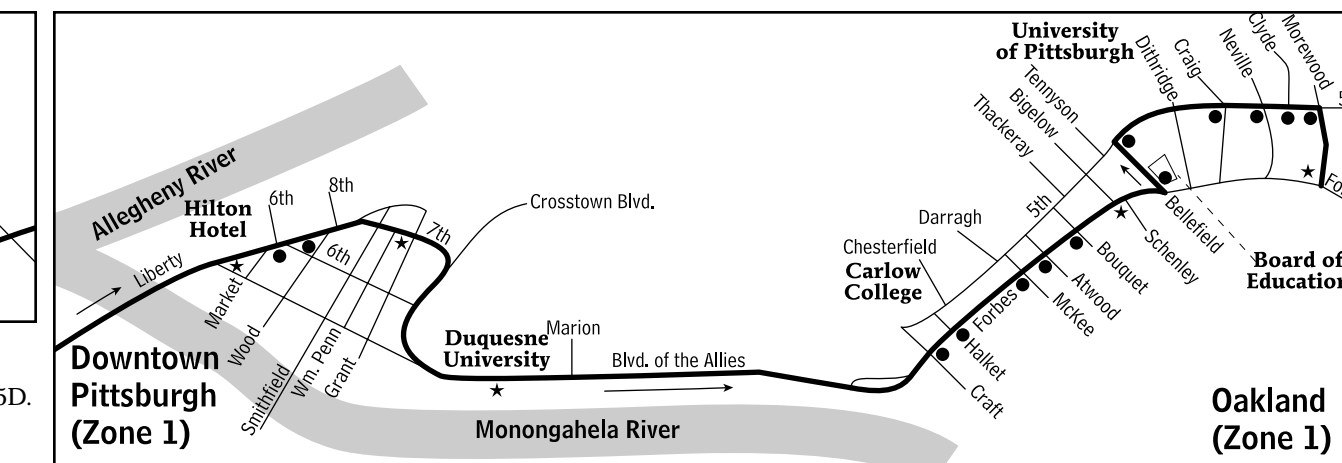

Monday–Friday Service