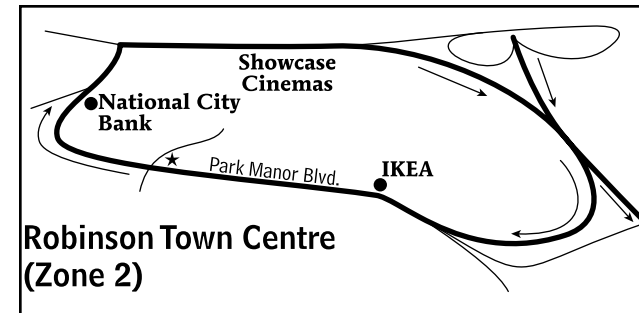

28X Connections with 25A and 25D Air-Cor Service can be conveniently made at Robinson Town Centre. Transfer at the stops near IKEA between 28X and 25A or 25D.

For a list of 25A and 25D stops, see the lower right corner.