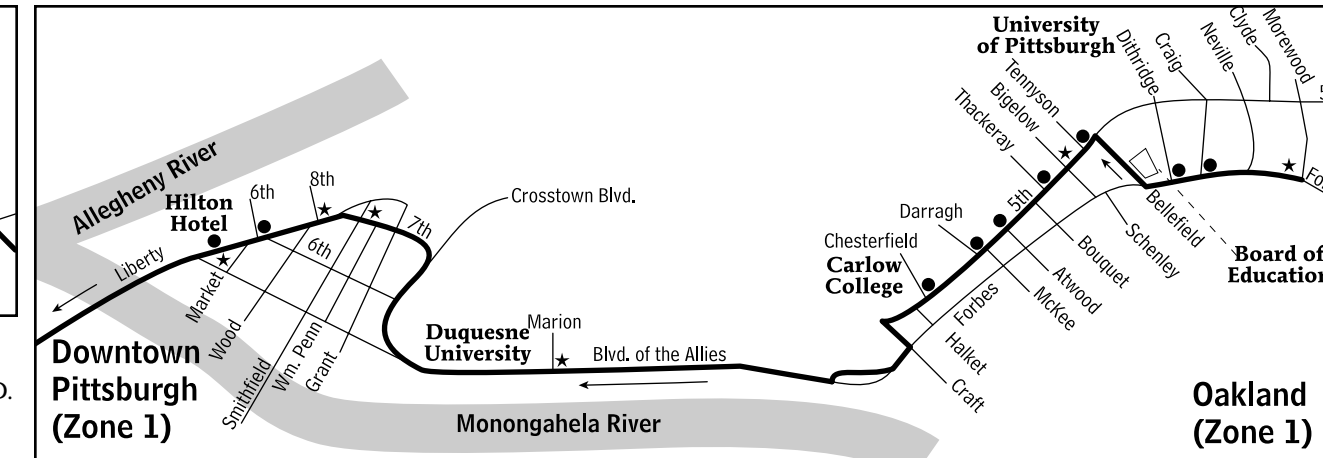

Monday–Friday Service