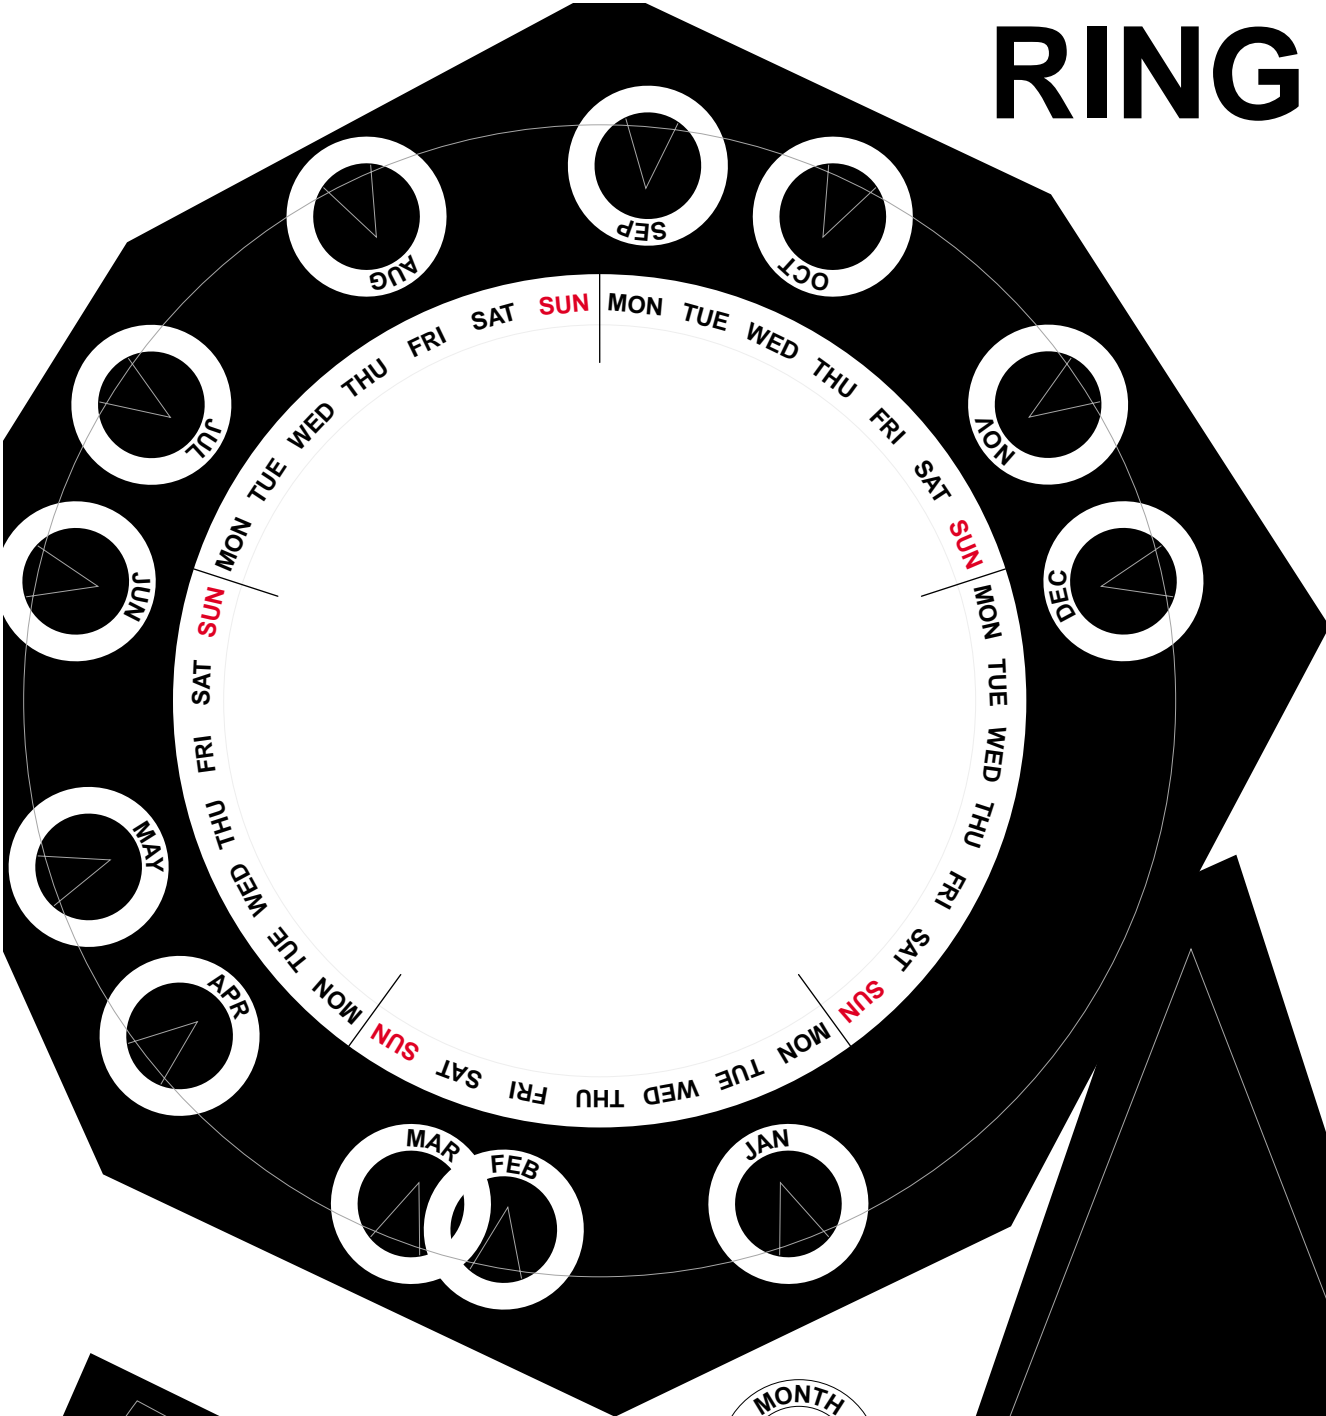

RING

BACK LEG

DISC

BIPPIE